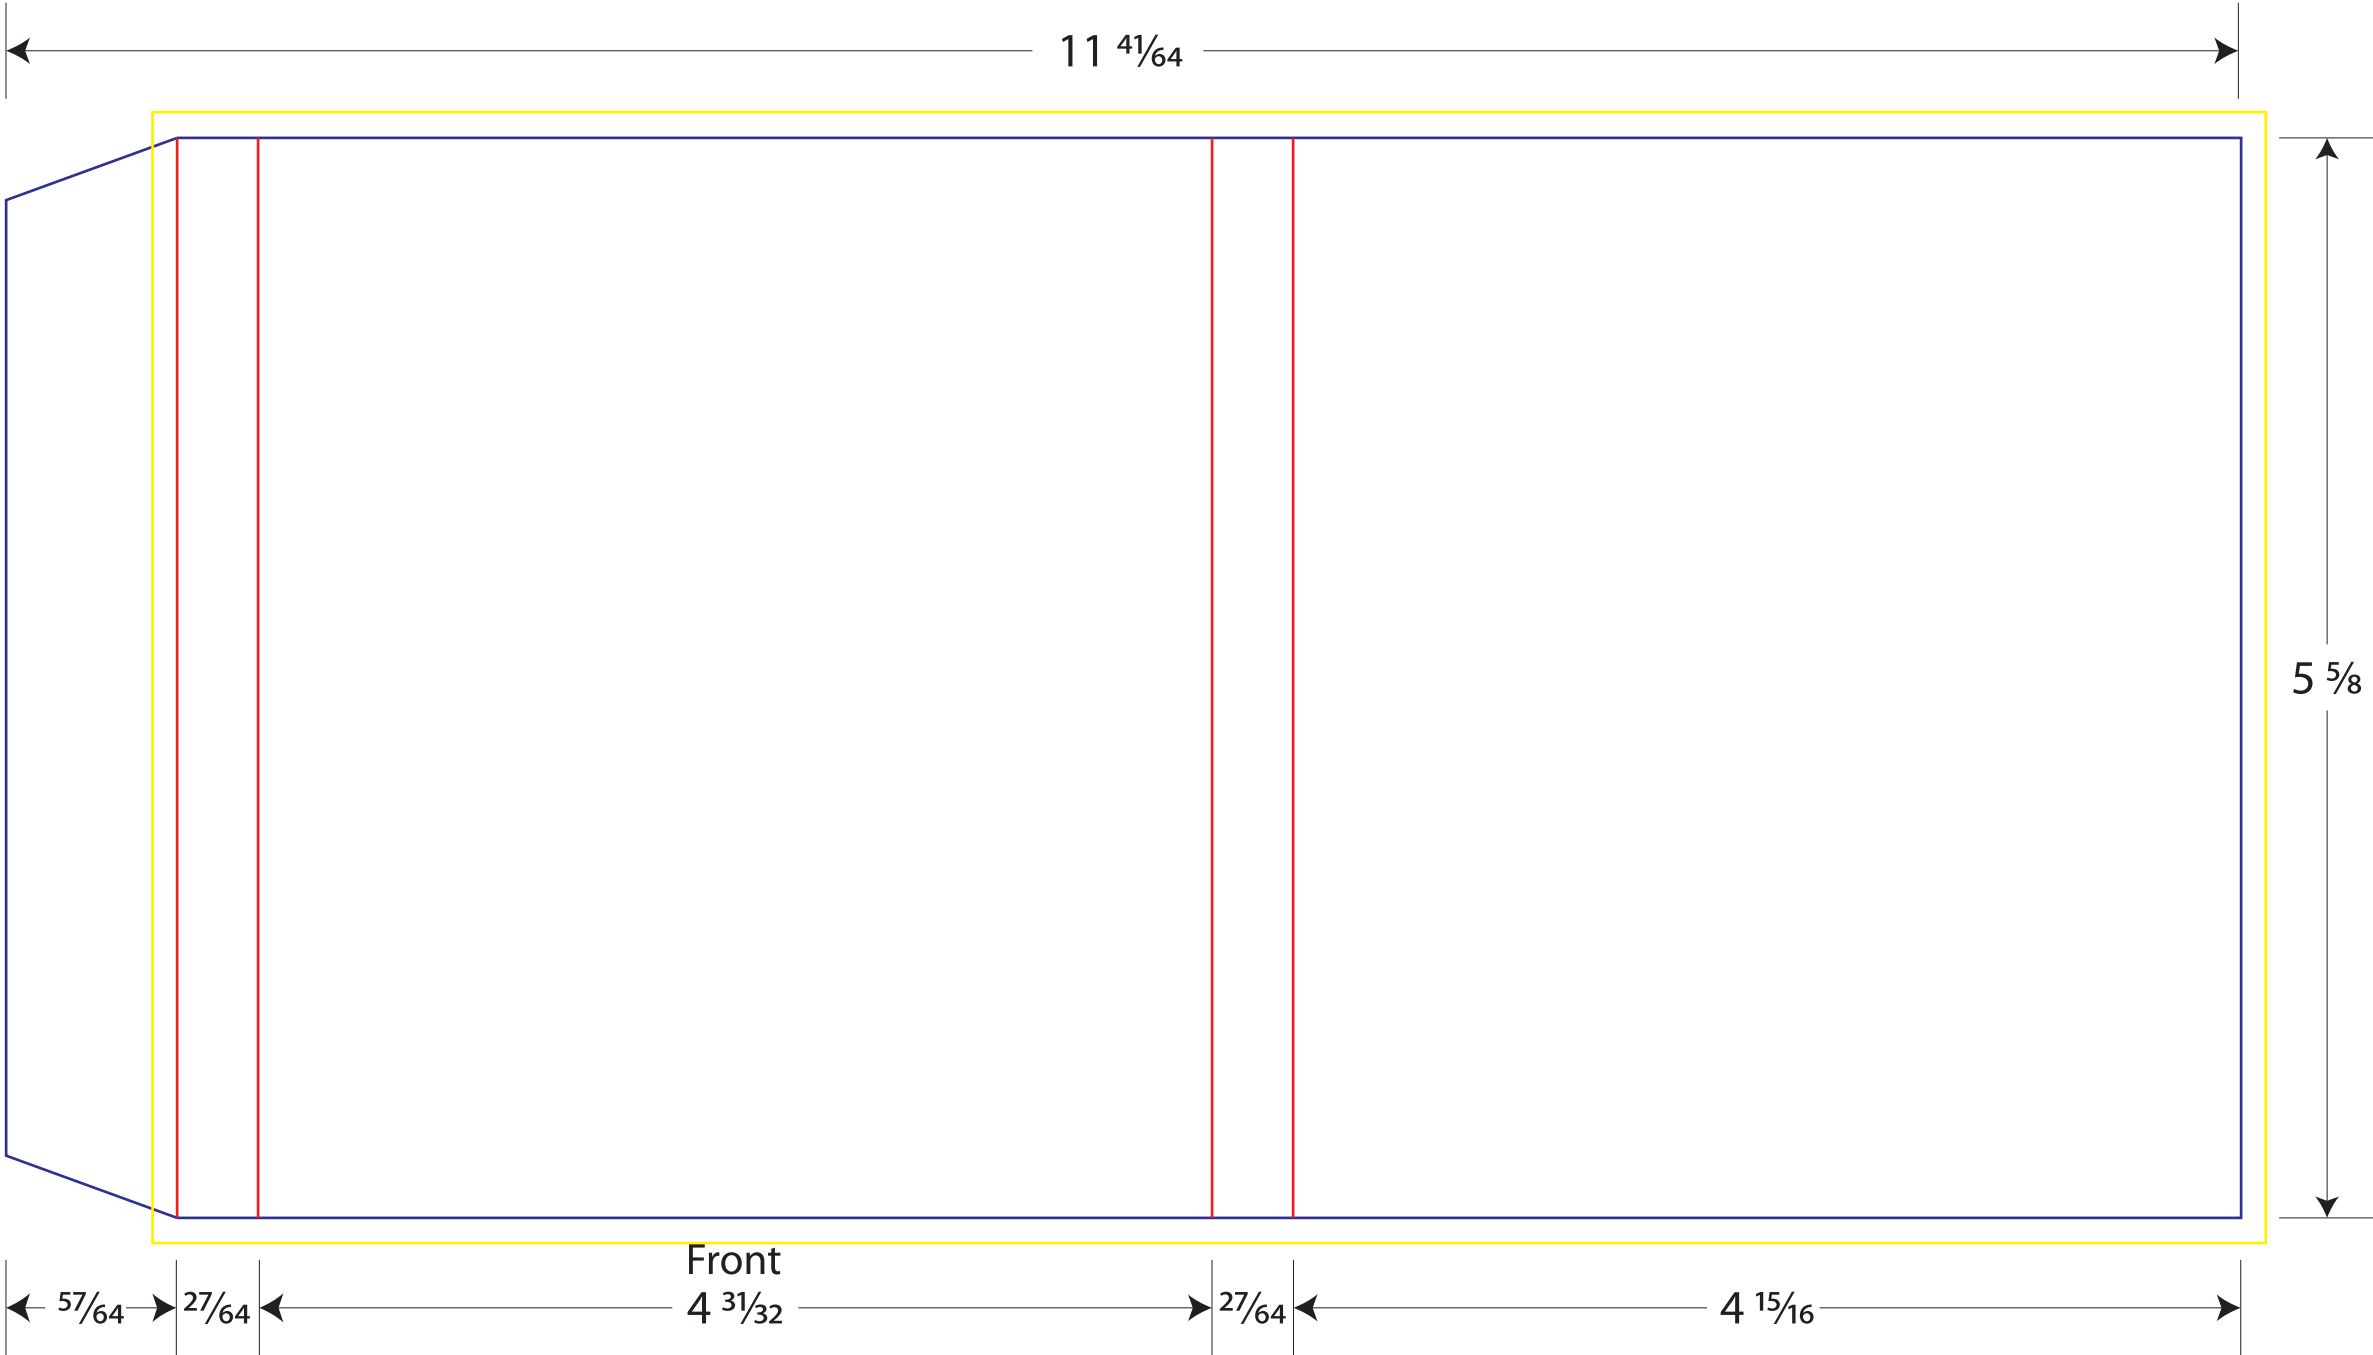

Printed Side

Yellow= 1/8" bleed

|            |          |            |
|------------|----------|------------|
| <b>Cem</b> | Die #:   | 1000       |
|            | Ref:     | O-Card     |
|            | Revised: | 04/10/2008 |